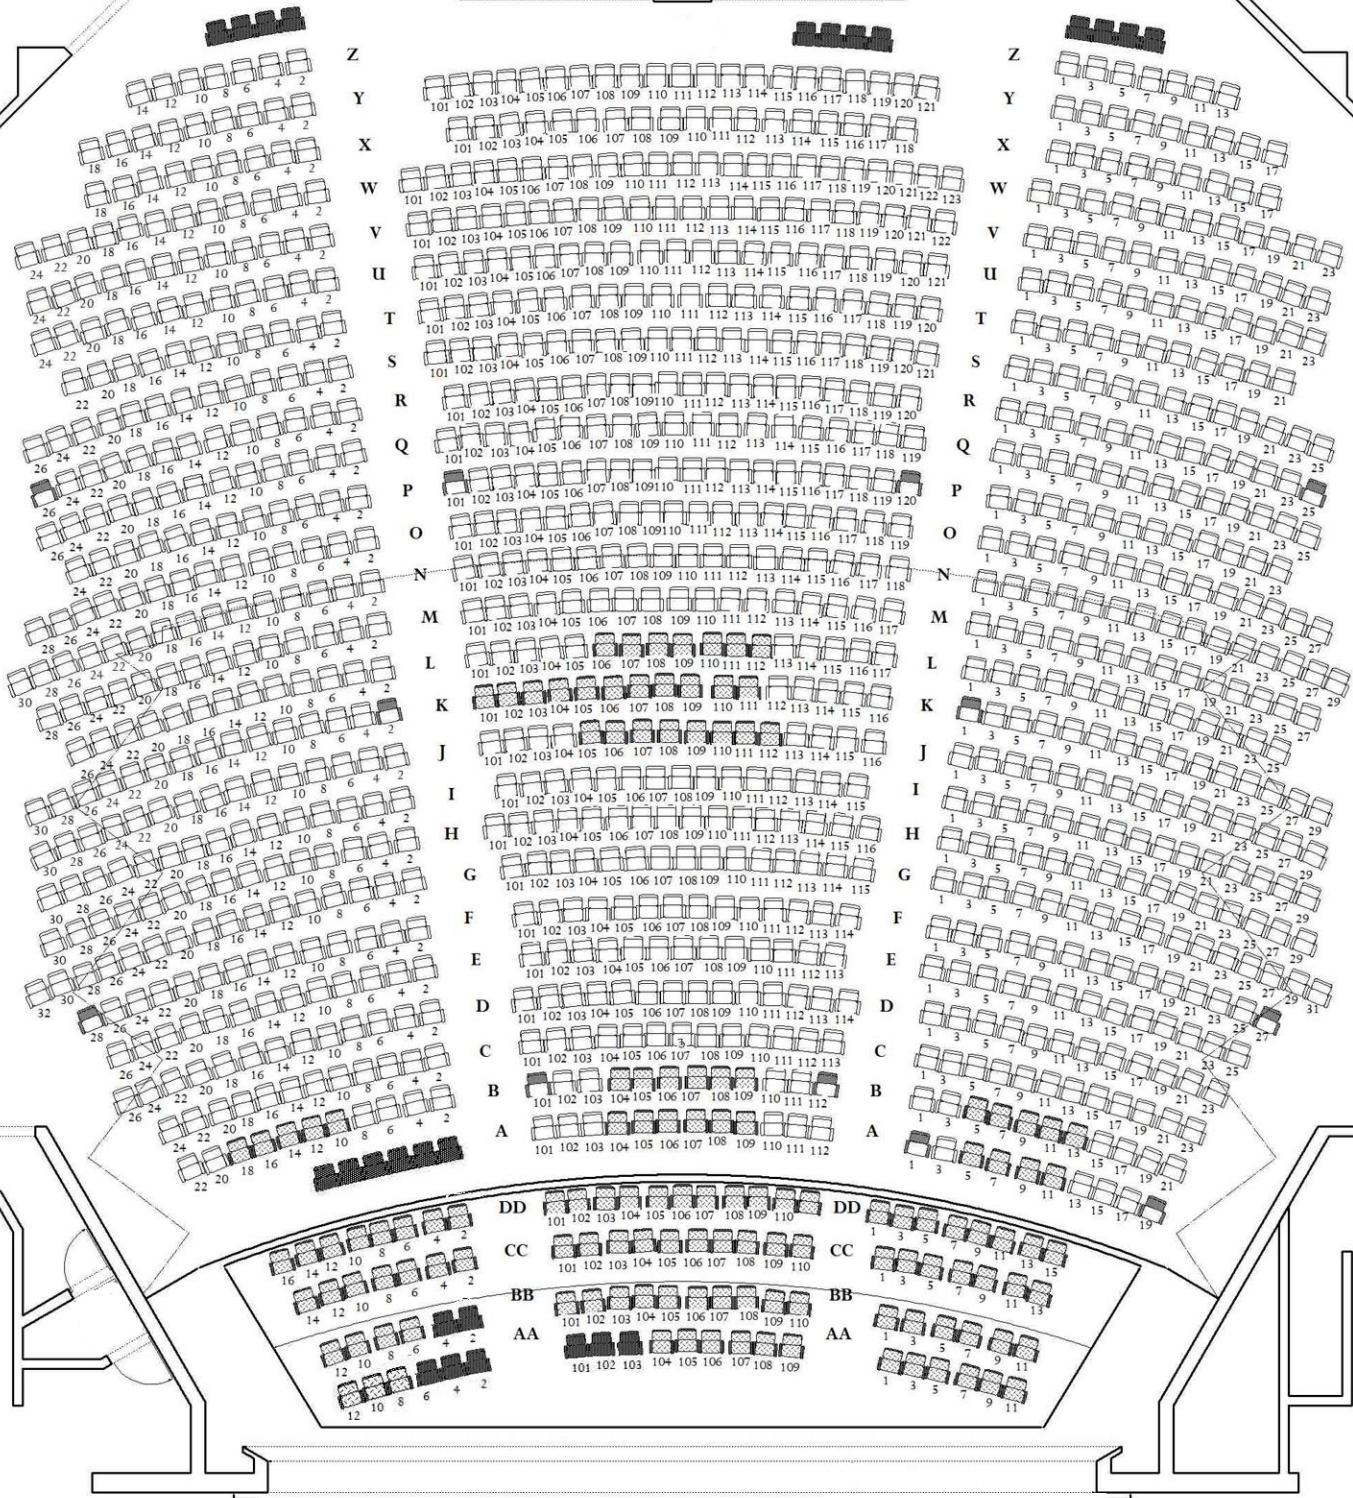

Lower Level

Please note: This is a general seat chart. Seat availability and layout vary by show and event requirements.

- Removable Arm
- Accessible

Upper Level
(3 steps per row)