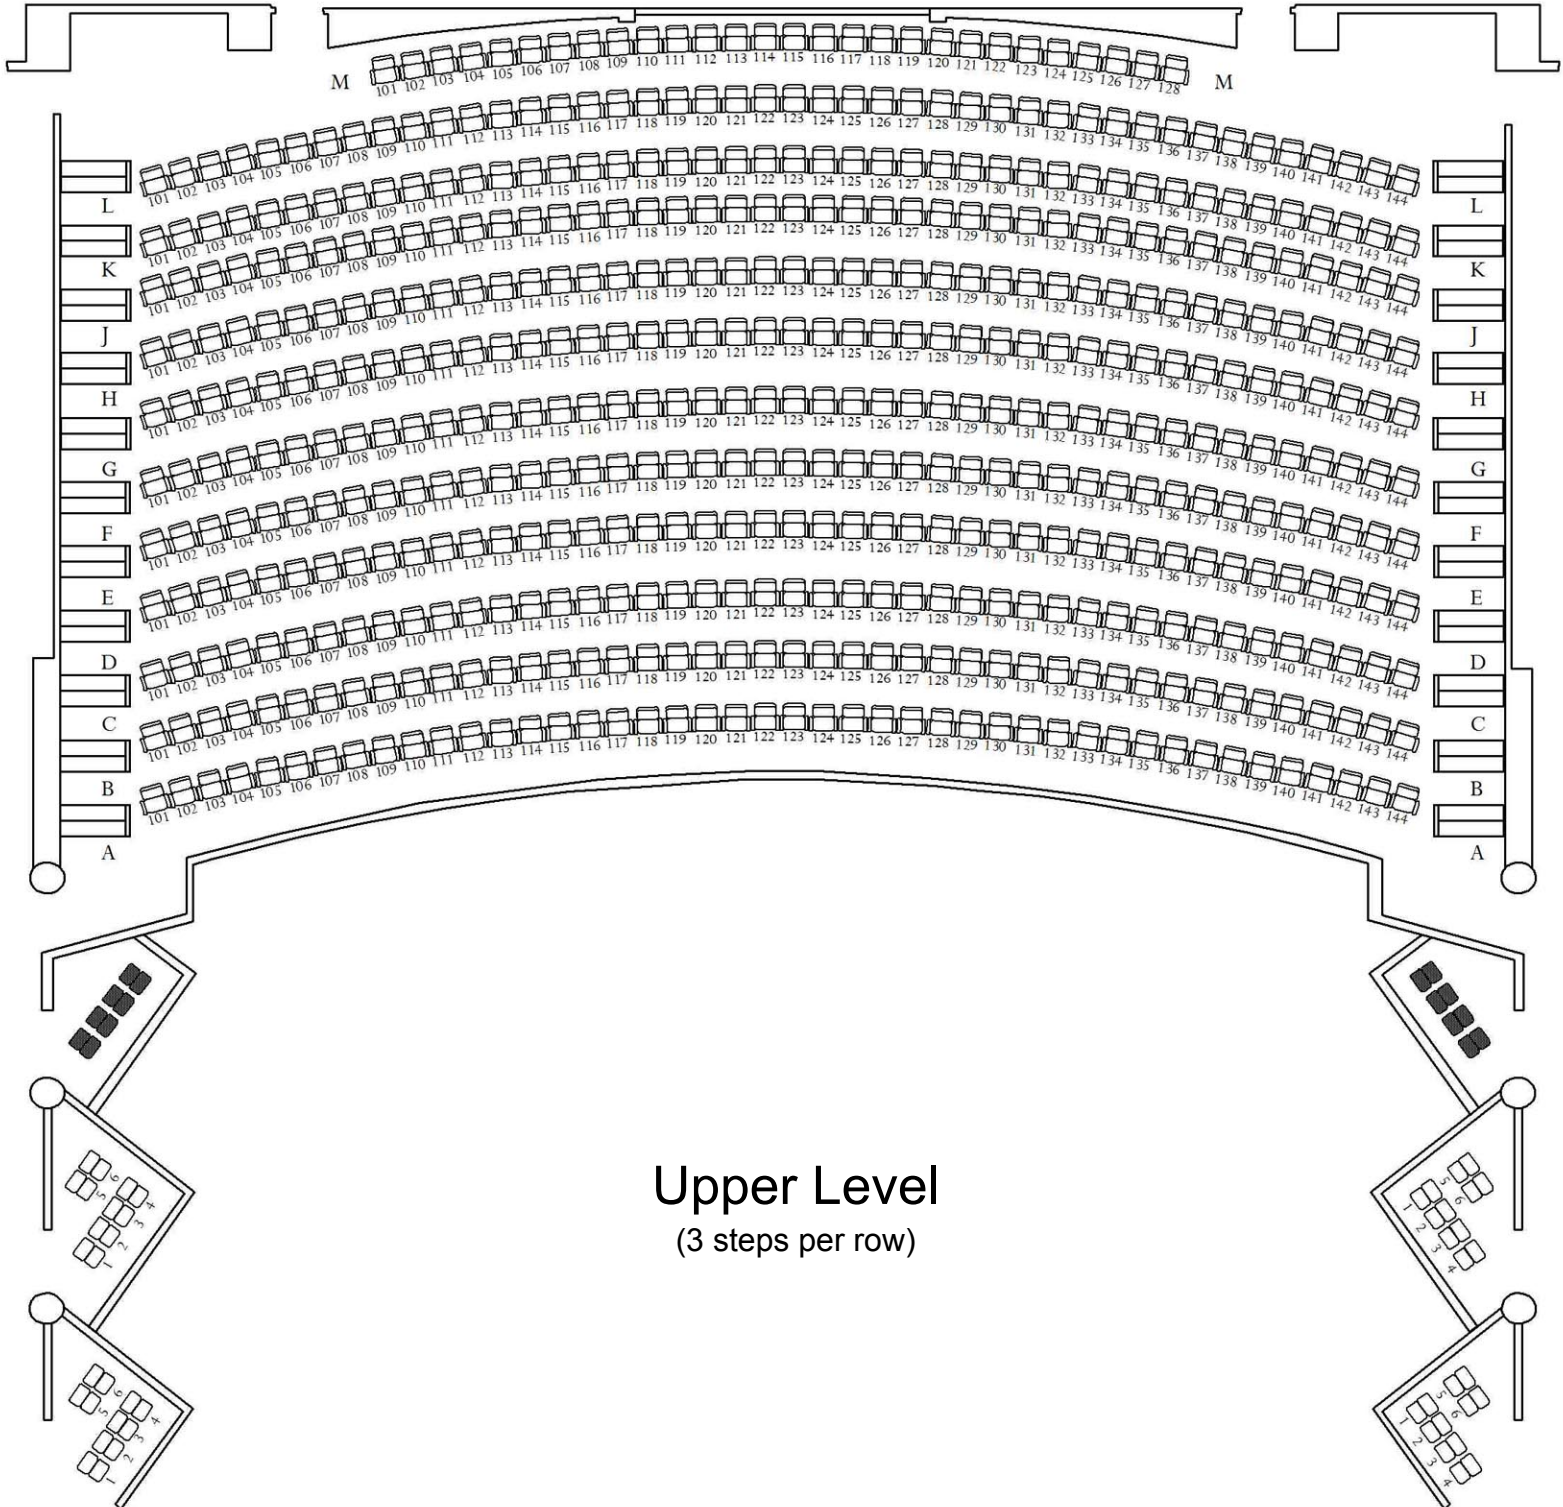

Lower Level

Please note: This is a general seat chart. Seat availability and layout vary by show and event requirements.

- Removable Arm
- Accessible

Upper Level
(3 steps per row)